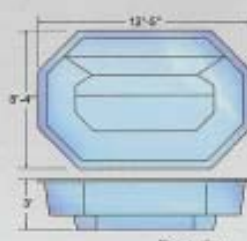

VIKING POOLS

1 (800) VKG-Pool | www.VikingPools.net

Lengths, widths, and depth may vary up to 3".
Measurements are to widest point on each side of the outside edge.

Styles & Dimensions

Rectangle

Diving/Swimming equipment shall be designed for swimming pools and shall be installed in accordance with the diving/swimming equipment manufacturer's specifications. Please consult the diving/swimming equipment manufacturer for full specifications.

Diving May Result in Injury or Death.

Lengths, widths, and depths may vary up to 3%. Measurements are to widest point on each side of the outside edge.

Spas

Lengths, widths, and depths may vary up to 38". Measurements are to widest point on each side of the outside edge.

Shasta Splash

Tahoe Splash

Placid Splash

Royal Splash

Regal

Superior

Mystic

Regal Spillover

Superior Spillover

Mystic Spillover

Regal Splash

Superior Splash

Mystic Splash