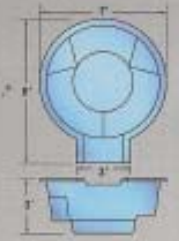

VIKING POOLS

1 (800) VKG-Pool | www.VikingPools.net

Lengths, widths, and depth may vary up to 3".
Measurements are to widest point on each side of the outside edge.

Styles & Dimensions

Rectangle

Diving/Swimming equipment shall be designed for swimming pools and shall be installed in accordance with the diving/swimming equipment manufacturer's specifications. Please consult the diving/swimming equipment manufacturer for full specifications.

Diving May Result in Injury or Death.

Lengths, widths, and depths may vary up to 3%. Measurements are to widest point on each side of the outside edge.

Spas

Lengths, widths, and depths may vary up to 38". Measurements are to widest point on each side of the outside edge.

Shasta

Tahoe

Placid

Royal

Shasta Spillover

Tahoe Spillover

Placid Spillover

Royal Spillover