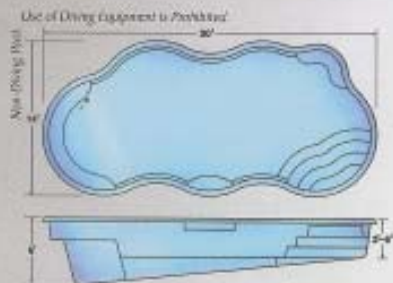

Free Form

Laguna

Lengths, widths, and depths may vary up to 3%. Measurements are to widest point on each side of the outside edge.