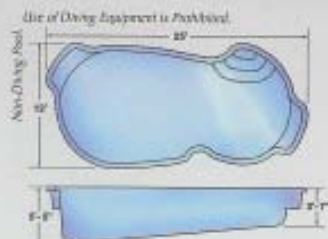

Free Form

Freeport

Lengths, widths, and depths may vary up to 3%. Measurements are to widest point on each side of the outside edge.