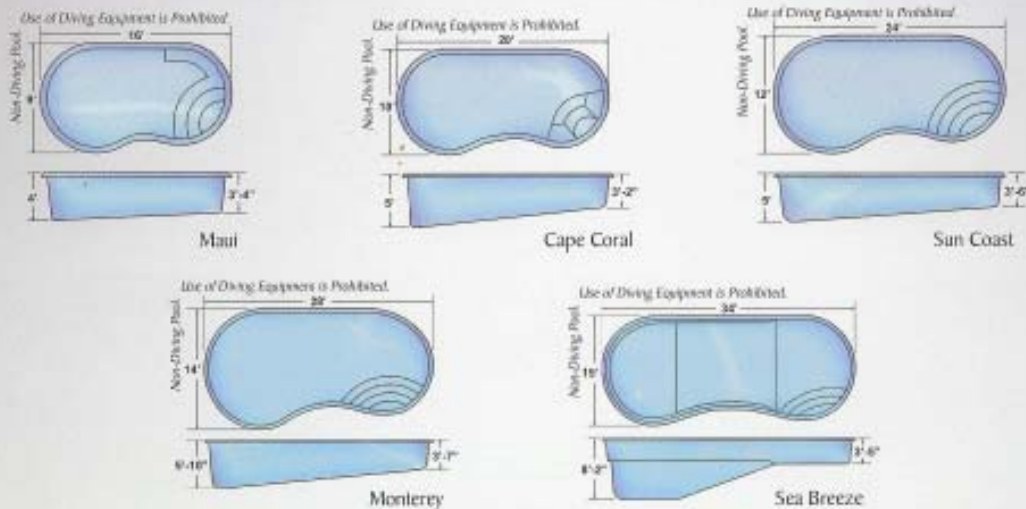

VIKING POOLS

1 (800) VKG-Pool | www.VikingPools.net

Lengths, widths, and depth may vary up to 3".
Measurements are to widest point on each side of the outside edge.

Styles & Dimensions

Rectangle

Kidney

Classic