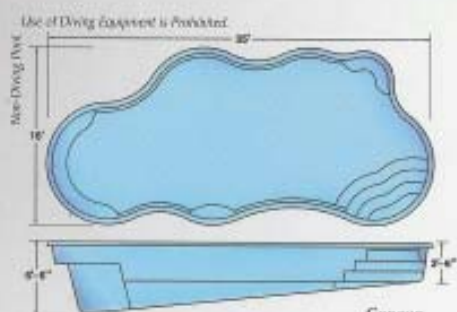

Free Form

Cancun

Lengths, widths, and depths may vary up to 3%. Measurements are to widest point on each side of the outside edge.