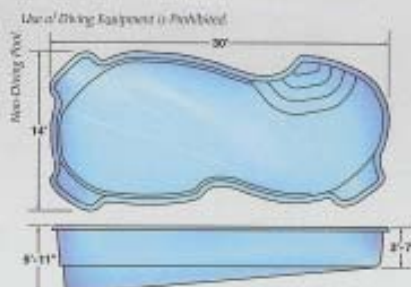

Free Form

Rockport

Lengths, widths, and depths may vary up to 3%. Measurements are to widest point on each side of the outside edge.