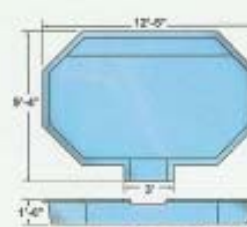

VIKING POOLS

1 (800) VKG-Pool | www.VikingPools.net

Lengths, widths, and depth may vary up to 3".
Measurements are to widest point on each side of the outside edge.

Styles & Dimensions

Rectangle

Diving/Swimming equipment shall be designed for swimming pools and shall be installed in accordance with the diving/swimming equipment manufacturer's specifications. Please consult the diving/swimming equipment manufacturer for full specifications.

Diving May Result in Injury or Death.

Lengths, widths, and depths may vary up to 3%. Measurements are to widest point on each side of the outside edge.

Spas

Lengths, widths, and depths may vary up to 38". Measurements are to widest point on each side of the outside edge.

Shasta Splash

Tahoe Splash

Placid Splash

Royal Splash

Regal

Superior

Mystic

Regal Spillover

Superior Spillover

Mystic Spillover

Regal Splash

Superior Splash

Mystic Splash