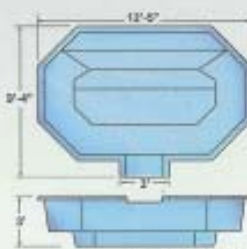

Superior Spillover