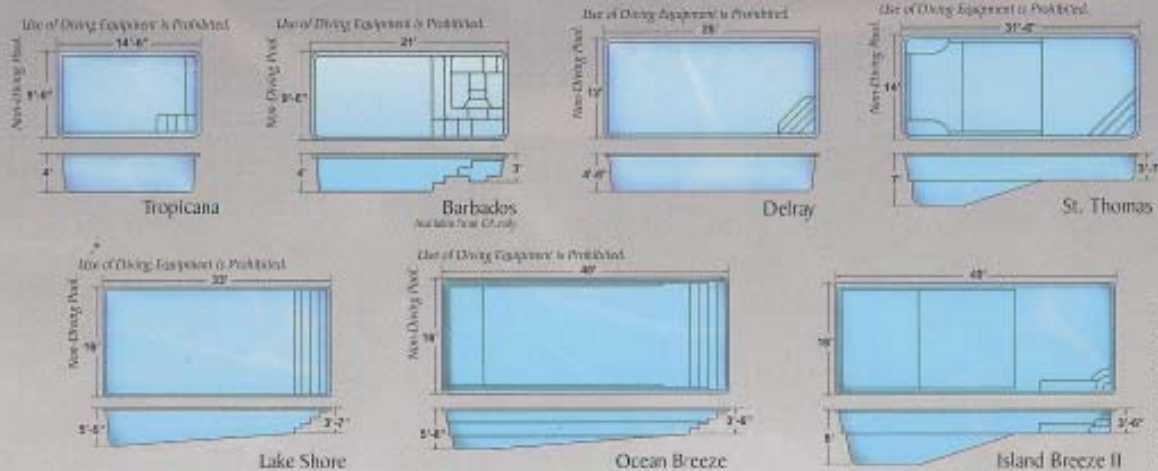

VIKING POOLS

1 (800) VKG-Pool | www.VikingPools.net

Lengths, widths, and depth may vary up to 3".
Measurements are to widest point on each side of the outside edge.

Styles & Dimensions

Rectangle