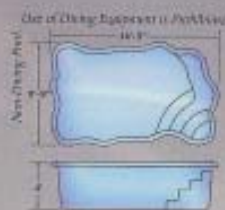

Free Form

Bahamas