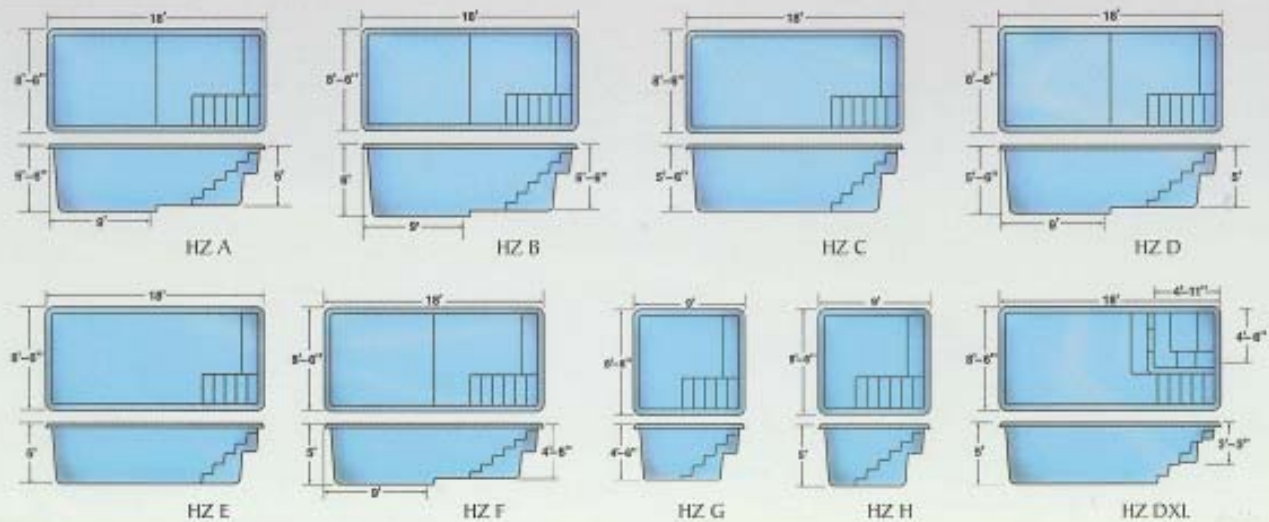

VIKING POOLS

1 (800) VKG-Pool | www.VikingPools.net

Lengths, widths, and depth may vary up to 3".
Measurements are to widest point on each side of the outside edge.

Styles & Dimensions

Rectangle

Diving/Swimming equipment shall be designed for swimming pools and shall be installed in accordance with the diving/swimming equipment manufacturer's specifications. Please consult the diving/swimming equipment manufacturer for full specifications.

Kidney

Classic

Custom

Lap Pools

All Lap Pools are Non-Diving Pools. Use of Diving Equipment is Prohibited.

Hydro Zones

All Hydro Zones are Non-Diving Pools. Use of Diving Equipment is Prohibited.

Lengths, widths, and depths may vary up to 3%. Measurements are to widest point on each side of the outside edge.

Diving May Result in Injury or Death.

Lengths, widths, and depths may vary up to 3%. Measurements are to widest point on each side of the outside edge.

Spas

Lengths, widths, and depths may vary up to 38". Measurements are to widest point on each side of the outside edge.