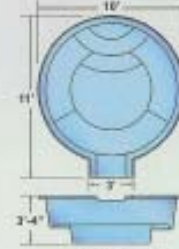

VIKING POOLS

1 (800) VKG-Pool | www.VikingPools.net

Lengths, widths, and depth may vary up to 3".
Measurements are to widest point on each side of the outside edge.

Styles & Dimensions

Rectangle

Diving/Swimming equipment shall be designed for swimming pools and shall be installed in accordance with the diving/swimming equipment manufacturer's specifications. Please consult the diving/swimming equipment manufacturer for full specifications.

Diving May Result in Injury or Death.

Lengths, widths, and depths may vary up to 3%. Measurements are to widest point on each side of the outside edge.

Spas

Lengths, widths, and depths may vary up to 38". Measurements are to widest point on each side of the outside edge.

Shasta Splash

Tahoe Splash

Placid Splash

Royal Splash

Regal

Superior

Mystic

Regal Spillover

Superior Spillover

Mystic Spillover

Regal Splash

Superior Splash

Mystic Splash