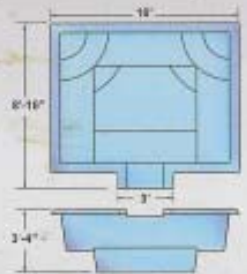

VIKING POOLS

1 (800) VKG-Pool | www.VikingPools.net

Lengths, widths, and depth may vary up to 3".
Measurements are to widest point on each side of the outside edge.

Styles & Dimensions

Rectangle

Diving/Swimming equipment shall be designed for swimming pools and shall be installed in accordance with the diving/swimming equipment manufacturer's specifications. Please consult the diving/swimming equipment manufacturer for full specifications.

Diving May Result in Injury or Death.

Lengths, widths, and depths may vary up to 3%. Measurements are to widest point on each side of the outside edge.

Spas

Lengths, widths, and depths may vary up to 38". Measurements are to widest point on each side of the outside edge.

Shasta

Tahoe

Placid

Royal

Shasta Spillover

Tahoe Spillover

Placid Spillover

Royal Spillover