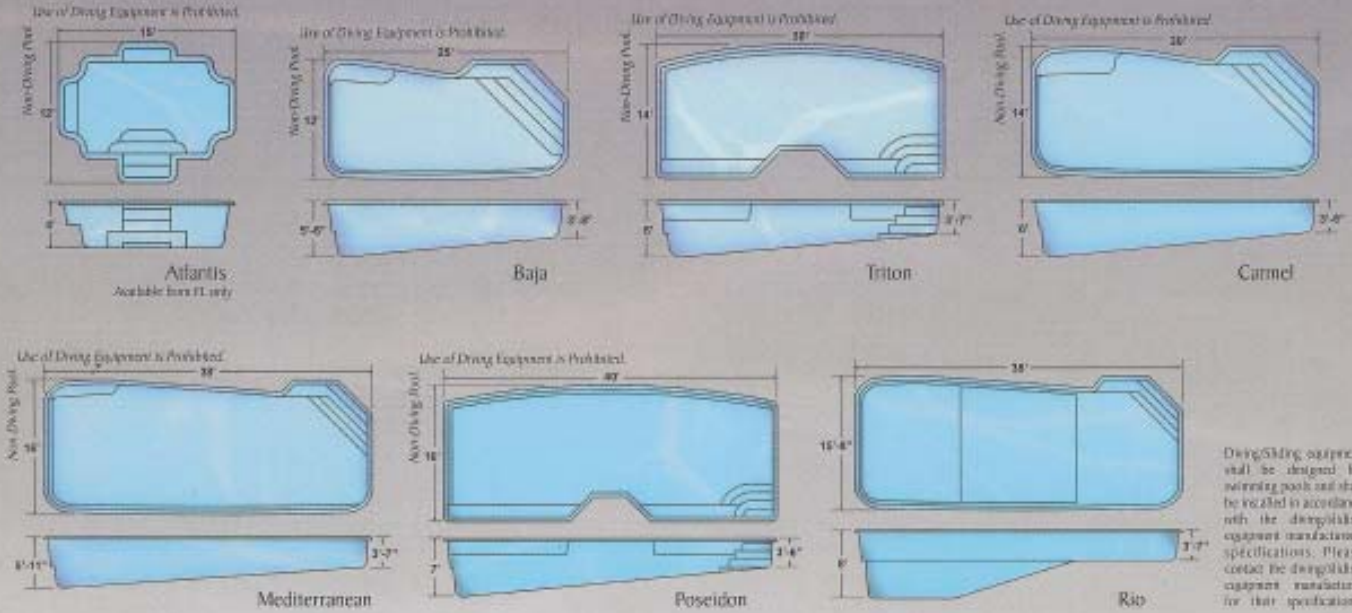

VIKING POOLS

1 (800) VKG-Pool | www.VikingPools.net

Lengths, widths, and depth may vary up to 3".
Measurements are to widest point on each side of the outside edge.

Styles & Dimensions

Rectangle

Diving/Swimming equipment shall be designed for swimming pools and shall be installed in accordance with the diving/swimming equipment manufacturer's specifications. Please consult the diving/swimming equipment manufacturer for full specifications.

Kidney

Classic

Custom

Lap Pools

All Lap Pools are Non-Diving Pools. Use of Diving Equipment is Prohibited.

Hydro Zones

All Hydro Zones are Non-Diving Pools. Use of Diving Equipment is Prohibited.

Lengths, widths, and depths may vary up to 3%. Measurements are to widest point on each side of the outside edge.

Diving May Result in Injury or Death.

Lengths, widths, and depths may vary up to 3%. Measurements are to widest point on each side of the outside edge.

Spas

Lengths, widths, and depths may vary up to 38". Measurements are to widest point on each side of the outside edge.