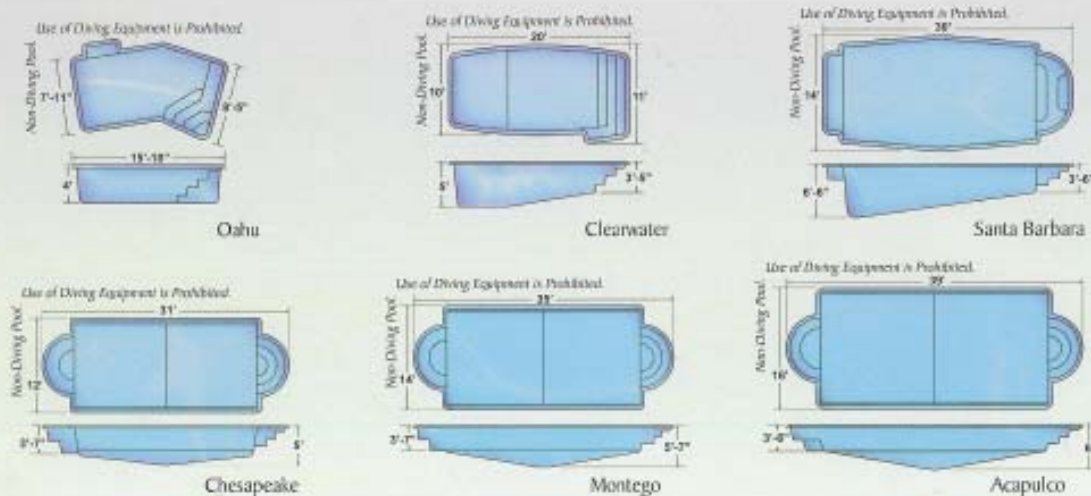

VIKING POOLS

1 (800) VKG-Pool | www.VikingPools.net

Lengths, widths, and depth may vary up to 3".
Measurements are to widest point on each side of the outside edge.

Styles & Dimensions

Rectangle

Kidney

Classic