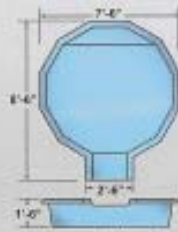

Tahoe Splash