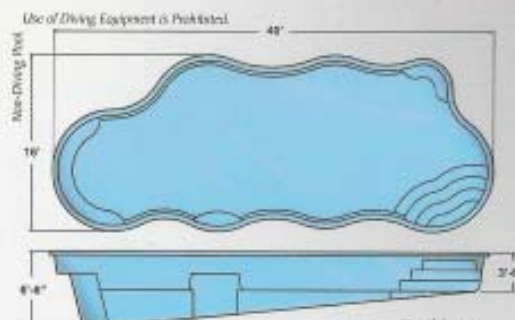

Free Form

Caribbean

Lengths, widths, and depths may vary up to 3%. Measurements are to widest point on each side of the outside edge.