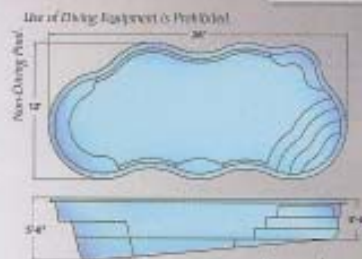

Free Form

Bermuda

Lengths, widths, and depths may vary up to 3%. Measurements are to widest point on each side of the outside edge.