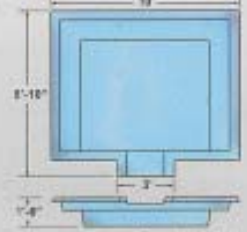

Royal Splash