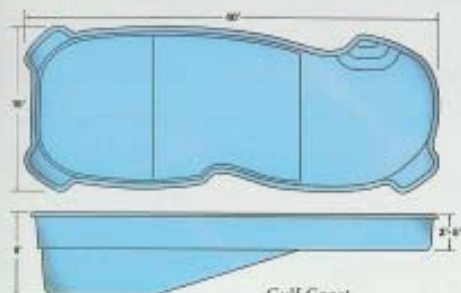

Free Form

Gulf Coast

Lengths, widths, and depths may vary up to 3%. Measurements are to widest point on each side of the outside edge.