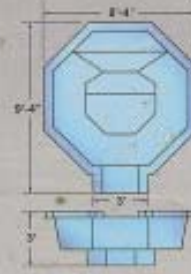

VIKING POOLS

1 (800) VKG-Pool | www.VikingPools.net

Lengths, widths, and depth may vary up to 3".
Measurements are to widest point on each side of the outside edge.

Styles & Dimensions

Rectangle

Diving/Swimming equipment shall be designed for swimming pools and shall be installed in accordance with the diving/swimming equipment manufacturer's specifications. Please consult the diving/swimming equipment manufacturer for full specifications.

Diving May Result in Injury or Death.

Lengths, widths, and depths may vary up to 3%. Measurements are to widest point on each side of the outside edge.

Spas

Lengths, widths, and depths may vary up to 38". Measurements are to widest point on each side of the outside edge.

Shasta

Tahoe

Placid

Royal

Shasta Spillover

Tahoe Spillover

Placid Spillover

Royal Spillover