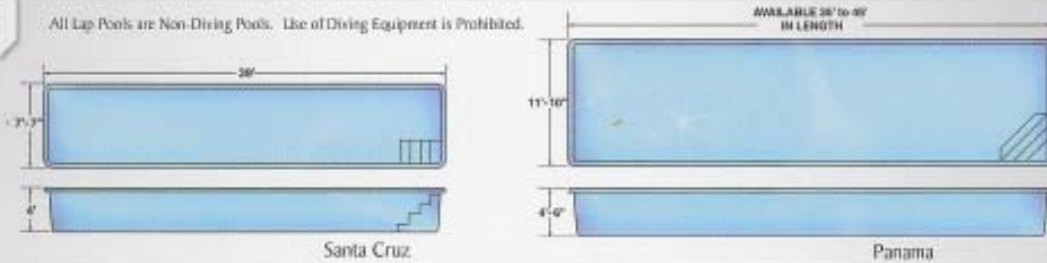

VIKING POOLS

1 (800) VKG-Pool | www.VikingPools.net

Lengths, widths, and depth may vary up to 3".
Measurements are to widest point on each side of the outside edge.

Styles & Dimensions

Rectangle

Diving/Swimming equipment shall be designed for swimming pools and shall be installed in accordance with the diving/swimming equipment manufacturer's specifications. Please consult the diving/swimming equipment manufacturer for full specifications.

Kidney

Classic

Custom

Lap Pools

All Lap Pools are Non-Diving Pools. Use of Diving Equipment is Prohibited.

Hydro Zones

All Hydro Zones are Non-Diving Pools. Use of Diving Equipment is Prohibited.

Lengths, widths, and depths may vary up to 3%. Measurements are to widest point on each side of the outside edge.

Diving May Result in Injury or Death.

Lengths, widths, and depths may vary up to 3%. Measurements are to widest point on each side of the outside edge.

Spas

Lengths, widths, and depths may vary up to 38". Measurements are to widest point on each side of the outside edge.