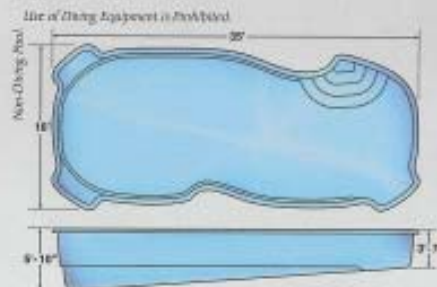

Free Form

Gulf Shore

Lengths, widths, and depths may vary up to 3%. Measurements are to widest point on each side of the outside edge.